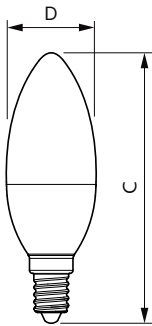

## Mechanical and housing

Bulb Finish	Frosted
Bulb Shape	B35 [ B 35mm]

## Dimensional drawing

CorePro LEDcandle ND 5-40W E14 827 B35 FR

Product	D	C
CorePro LEDcandle ND 5-40W E14 827 B35 FR	45 mm	87 mm