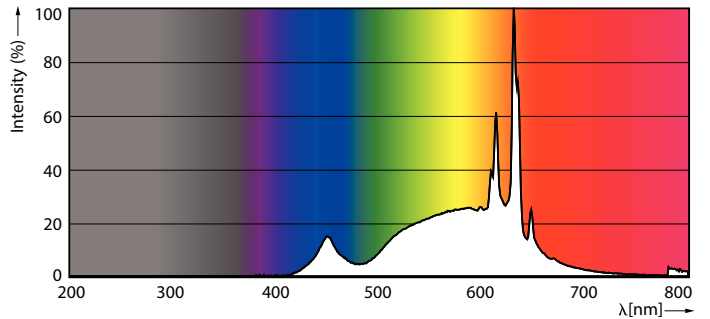

CorePro Plastic LEDcandles & lusters

Mechanical and housing

Bulb Finish	Frosted
Bulb Shape	B35 [B 35mm]

Approval and application

Energy Efficiency Class	F
Energy Consumption kWh/1000 h	5 kWh
EPREL Registration Number	453199

Product data

Full product code	871951431250000

Order product name	CorePro LEDcandle ND 5-40W E14 827 B35 FR
EAN/UPC - Product	8719514312500
Order code	929002968402
Numerator - Quantity Per Pack	1
Numerator - Packs per outer box	10
Material Nr. (12NC)	929002968402
Net Weight (Piece)	0.040 kg

Dimensional drawing

Product	D	C
CorePro LEDcandle ND 5-40W E14 827 B35 FR	45 mm	87 mm

Photometric data

LEDcandle CorePro 5W B35 E14 827-GUL

LEDcandle CorePro 5W B35 E14 827 FR-POC