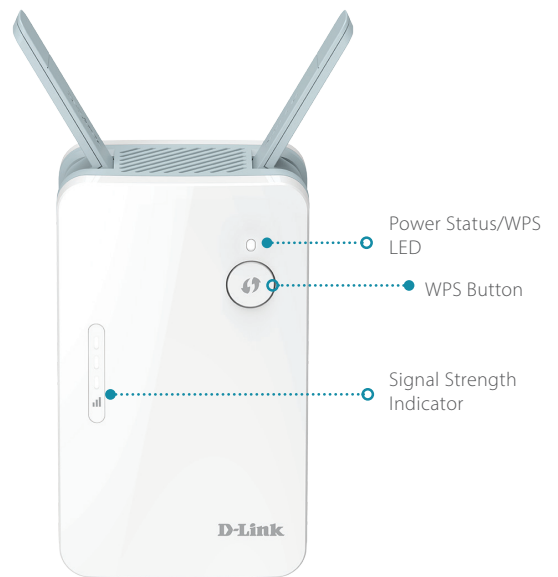

General	
Device Interfaces	1 x Gigabit Ethernet LAN port, 1 x Reset button, 1 x WPS button
LEDs	Power Status/WPS, 3 segment Wi-Fi Signal Strength Indicator
Antennas	Two external antennas
Plug Type	Region dependent

Functionality	
IEEE Standard	IEEE 802.11ax/ac/n/g/b/k/v/a/h, IEEE 802.3u/ab
Data Signal Rate²	2.4 GHz (up to 300 Mbps), 5 GHz (up to 1201 Mbps)
Security Protocol	WPA/WPA2™ - Personal, WPA2/WPA3 - Personal, WPA3 Only, WPS (PBC)
Mesh	IEEE 802.11k/v, D-Link Wi-Fi Mesh

Software	
Device Management	EAGLE PRO AI app (iOS and Android), Web UI
Features	D-Link One-Touch extender setup

Physical	
Power Input	100 to 240 VAC, 50/60 Hz
Max. Power Consumption	11 W ± 5%
Operating Temperature	0 to 40 °C
Storage Temperature	-20 to 70 °C
Operating Humidity	10% to 90% non-condensing
Storage Humidity	5% to 95% non-condensing
Weight	161 g
Dimensions	105 x 63.5 x 50 mm
Certifications	FCC, IC, CE, UL

¹ Feature available when use with compatible EAGLE PRO AI Series Smart Routers and/or Mesh Systems.

² Maximum wireless signal rate derived from IEEE Standard 802.11ax specifications. Actual data throughput will vary. Network conditions and environmental factors, including volume of network traffic, building materials and construction, and network overhead, may lower actual data throughput rate. Environmental factors may adversely affect wireless signal range.