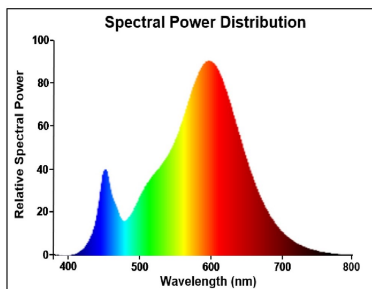

ToLEDo Retro Ball Dimmable

ToLEDo RT Ball V5 ST DIM 470LM 827 E14 SL

0029492

Physical data

Nominal Product Length (mm)	80
Nominal Product Diameter (mm)	45
Weight (kg)	0.045

Packaging

Single packaging type	Carton
Product EAN number	5410288294926
Packaging single length / height (cm)	9.5
Packaging single width (cm)	5.0
Packaging single depth (cm)	5.0
DUN14 (outer)	15410288294923
Units per outer package	6
Packaging outer length / height (cm)	15.8
Packaging outer width (cm)	10.7
Packaging outer depth (cm)	10.5

Safety data

Optimal operating condition (°C)	-10-45
Breakage cleaning instructions	Not applicable
Special purpose lamp	No
Dry applications use only	Yes
Suitable for household illumination	Yes
Safety message	Not Suitable for totally enclosed fixtures

PHOTOMETRY

TECHNICAL DRAWINGS