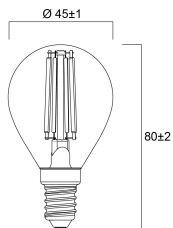

TECHNICAL DRAWINGS