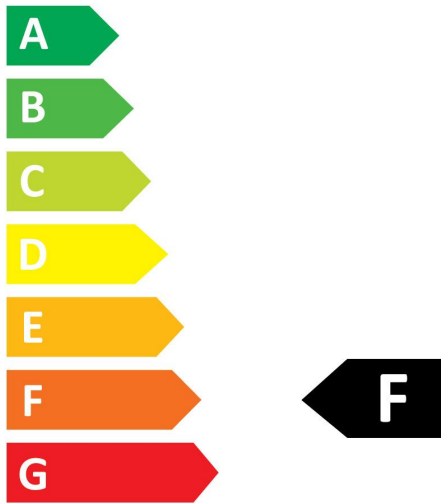

Optical data

Luminous flux (lm)	470
Luminous flux (Rated) (lm)	470
Colour temperature (K)	2700
Light colour	Homelight
CRI (Ra)	80
Colour Variation Initial (SDCM)	SDCM6
Photobiological Risk Group	RG1
Lumen maintenance at end of nominal life (%)	70

PHOTOMETRY

TECHNICAL DRAWINGS

ToLEDo Retro Ball Dimmable

ToLEDo RT Ball V5 ST DIM 470LM 827 E14 SL

0029492

SYLVANIA

0029492

5
kWh/1000h